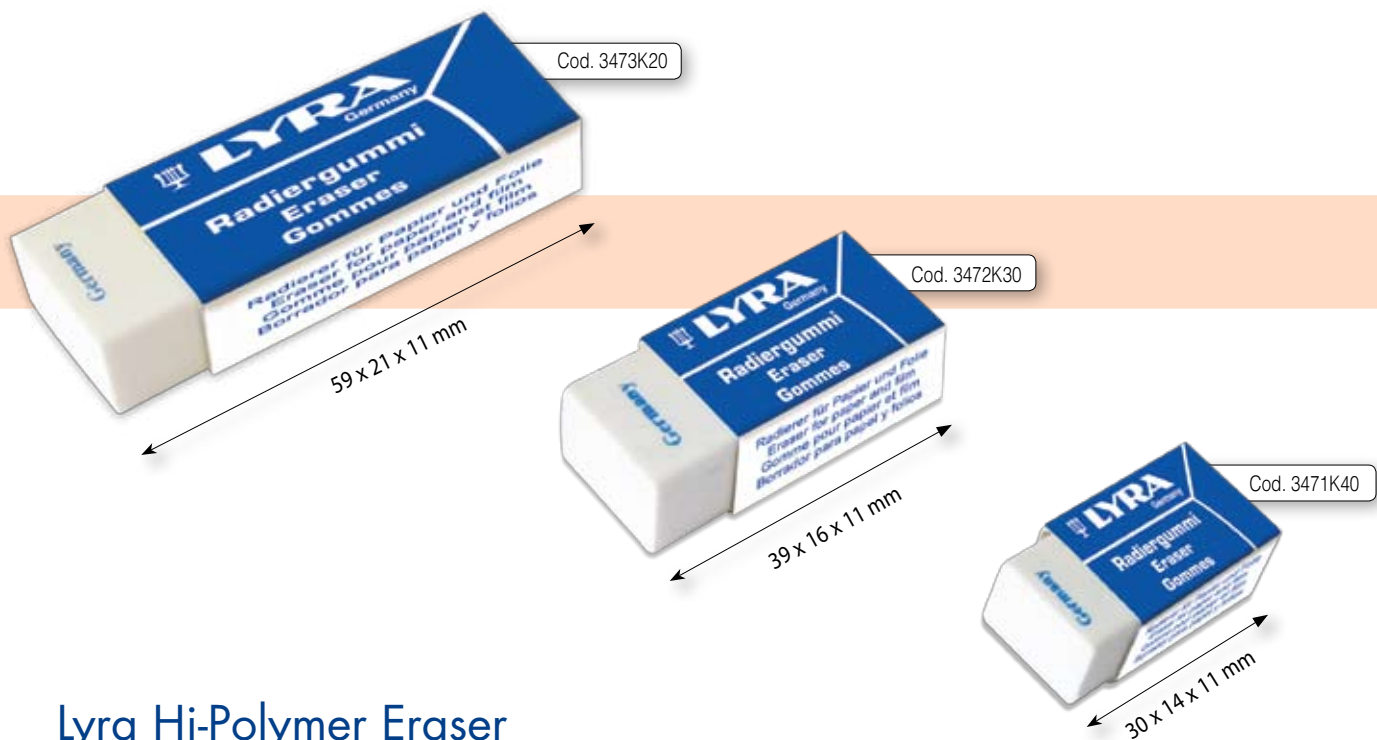

Lyra Plastic Eraser

Erase cleanly and easily, with Lyra erasers.

Lyra Hi-Polymer Eraser

All the ease of use of polymer erasers, with even more convenience – with dust-free erasers, the residue comes off in strips rather than fine particles. There's less to clean up after!